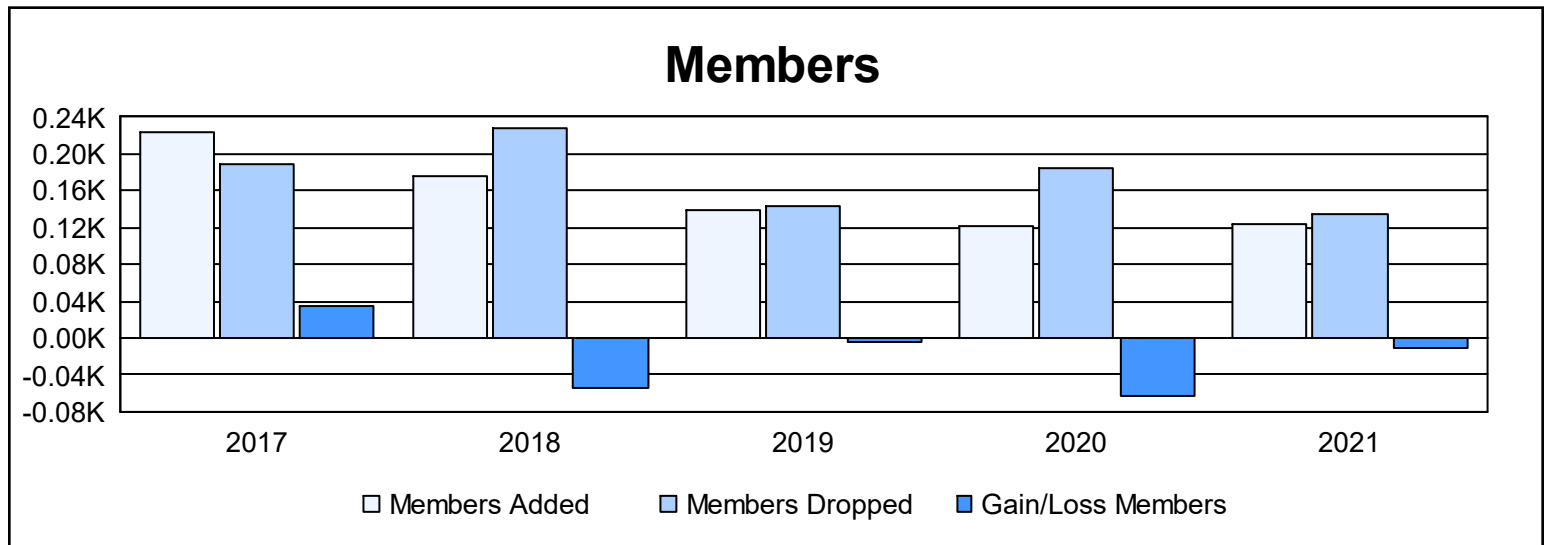

Year	New Clubs	Dropped Clubs	Gain/ Loss Clubs	New Members	Charter Members	Reinstate Members	Transfer Members	Total Member Added	Total Members Dropped	Gain/ Loss Members
2016-2017	2	3	-1	139	64	10	10	223	188	35
2017-2018	2	0	2	117	43	14	1	175	229	-54
2018-2019	1	0	1	105	23	5	6	139	143	-4
2019-2020	0	2	-2	107	3	5	6	121	185	-64
2020-2021	0	0	0	113	1	5	5	124	135	-11
<b>Average</b>	<b>1</b>	<b>1</b>	<b>0</b>	<b>116</b>	<b>27</b>	<b>8</b>	<b>6</b>	<b>156</b>	<b>176</b>	<b>-20</b>

### Membership Composition June 2021 Cumulative