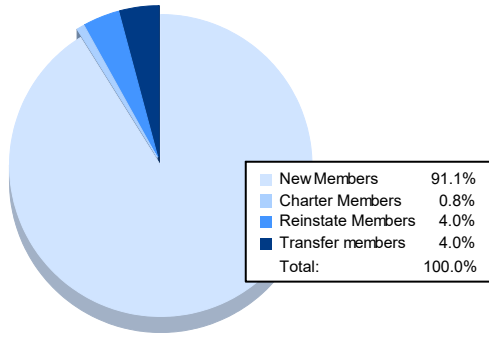

Year	New Clubs	Dropped Clubs	Gain/ Loss Clubs	New Members	Charter Members	Reinstate Members	Transfer Members	Total Member Added	Total Members Dropped	Gain/ Loss Members
2016-2017	2	3	-1	139	64	10	10	223	188	35
2017-2018	2	0	2	117	43	14	1	175	229	-54
2018-2019	1	0	1	105	23	5	6	139	143	-4
2019-2020	0	2	-2	107	3	5	6	121	185	-64
2020-2021	0	0	0	113	1	5	5	124	135	-11
<b>Average</b>	<b>1</b>	<b>1</b>	<b>0</b>	<b>116</b>	<b>27</b>	<b>8</b>	<b>6</b>	<b>156</b>	<b>176</b>	<b>-20</b>

### Membership Composition June 2021 Cumulative