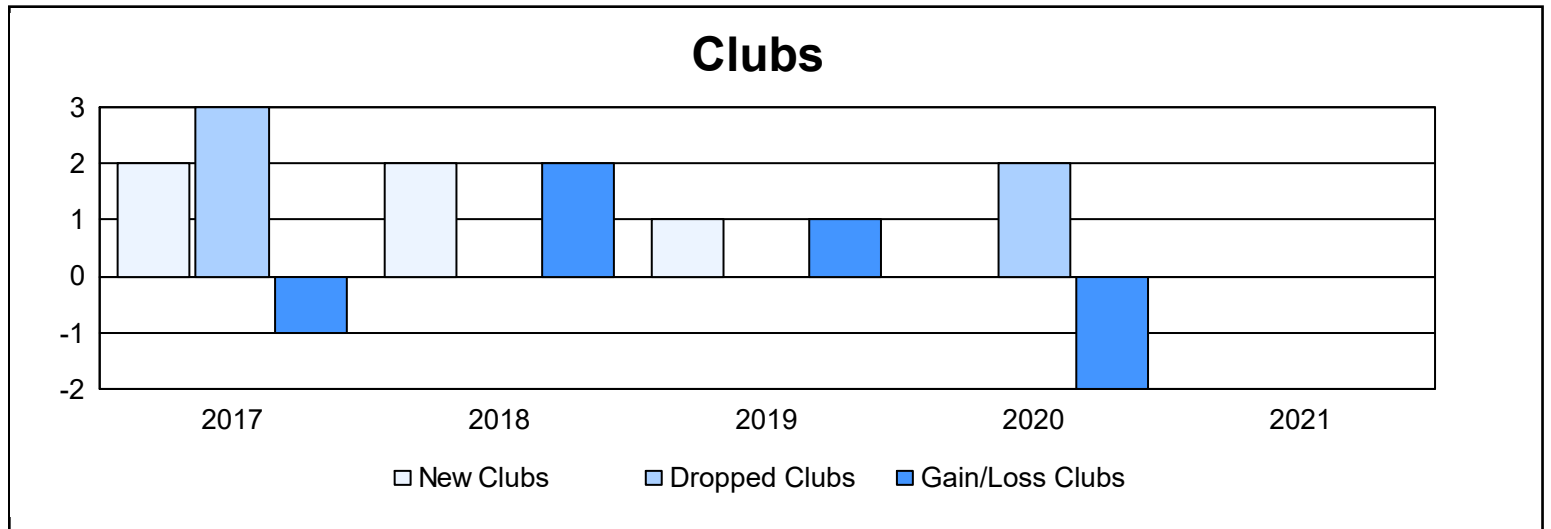

Year	New Clubs	Dropped Clubs	Gain/ Loss Clubs	New Members	Charter Members	Reinstate Members	Transfer Members	Total Member Added	Total Members Dropped	Gain/ Loss Members
2016-2017	2	3	-1	139	64	10	10	223	188	35
2017-2018	2	0	2	117	43	14	1	175	229	-54
2018-2019	1	0	1	105	23	5	6	139	143	-4
2019-2020	0	2	-2	107	3	5	6	121	185	-64
2020-2021	0	0	0	113	1	5	5	124	135	-11
<b>Average</b>	<b>1</b>	<b>1</b>	<b>0</b>	<b>116</b>	<b>27</b>	<b>8</b>	<b>6</b>	<b>156</b>	<b>176</b>	<b>-20</b>

### Membership Composition June 2021 Cumulative